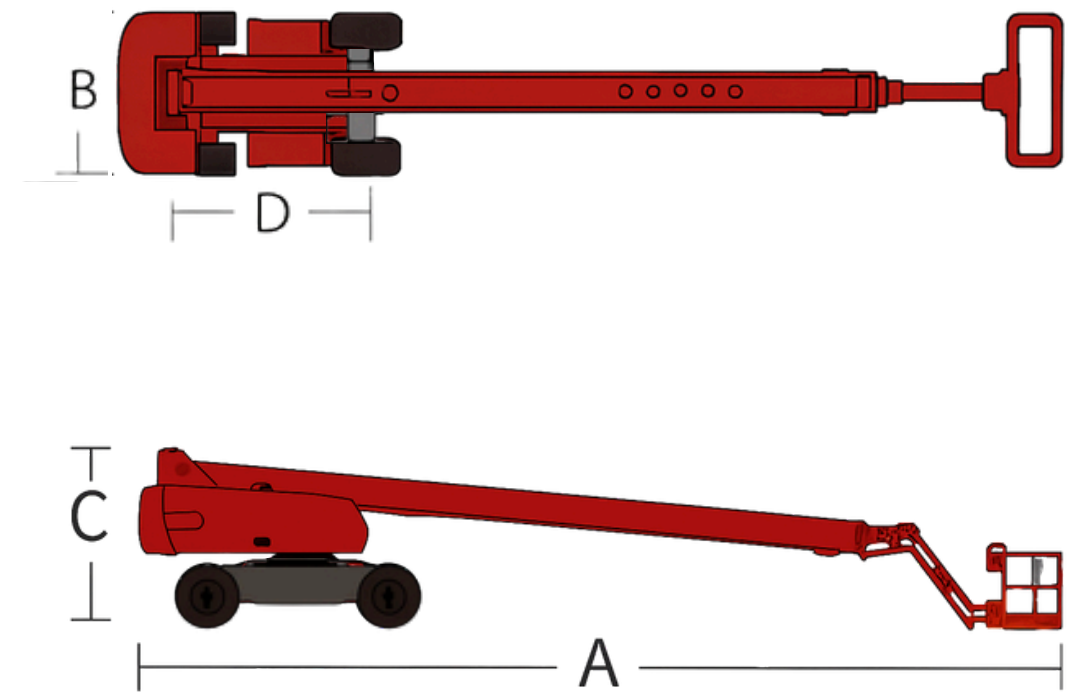

TECHNICAL PARAMETERS

RE35TJLi

Boom Lift

MODEL	RE35TJ Li
TECHNICAL DATA	
Working Height	34.4 m
Platform Height	32.4 m
Outreach	18.3 m
Horizontal Work Amplitude	19 m
A Length (stowed)	15.5 m
B Width (stowed)	2.48 m
C Height (stowed)	2.87 m
D Wheelbase	3 m
Ground Clearance	0.34 m
Platform Size	2.41 × 0.9 × 1.1 m
Total Weight	19500 kg
PERFORMANCE	
Lift Capacity (Restricted / Unrestricted)	454 / 300 kg
Drive Speed (Stowed)	5.1 km/h
Drive Speed (Raised)	1 km/h
Gradeability (4WD)	40%
Turntable Rotation (Angle / Continuity)	360° Continuous
Platform Rotation	180°
Turning Radius	3.5 / 6.9 m
Tilt Angle	5°
Tire Specification / Type	15-625
POWER SOURCES	
Driving / Steering Wheels	4 × 2
Battery	80V 460Ah (Lithium battery)
Charger	100-240V AC / 80A