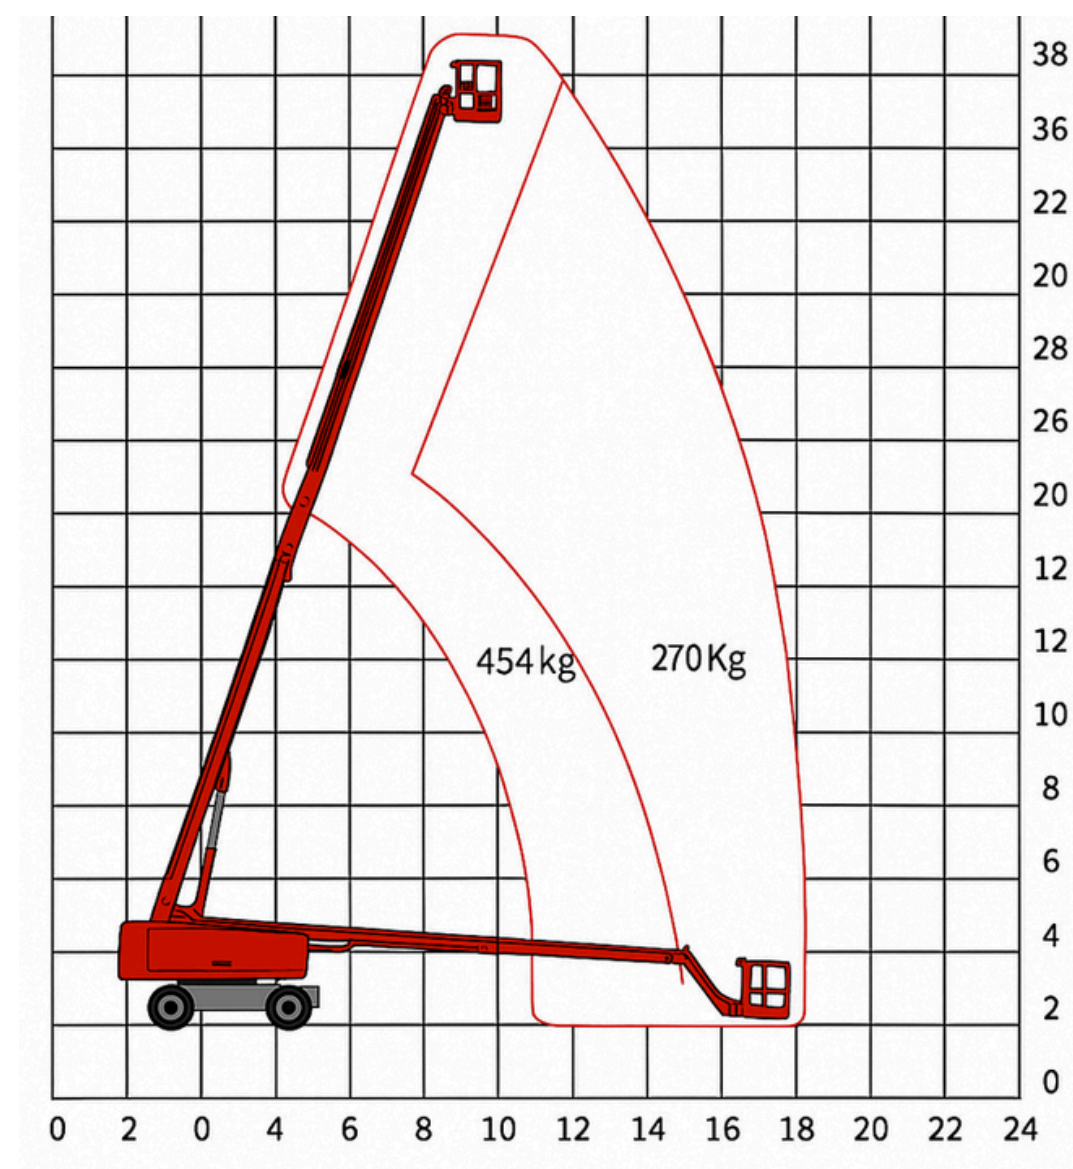

### OPTIONS FEATURES

Platform swing gate

Hydraulic oil for extremely cold areas.

GPS

Platform alternate railing

Pipeline for extremely cold areas

Hydraulic oil cooler

AC power source

# TECHNICAL PARAMETERS

## Boom Lift

MODEL	RE35TJ Li
<b>TECHNICAL DATA</b>	
Working Height	34.4 m
Platform Height	32.4 m
Outreach	18.3 m
Horizontal Work Amplitude	19 m
A Length (stowed)	15.5 m
B Width (stowed)	2.48 m
C Height (stowed)	2.87 m
D Wheelbase	3 m
Ground Clearance	0.34 m
Platform Size	2.41 × 0.9 × 1.1 m
Total Weight	19500 kg
<b>PERFORMANCE</b>	
Lift Capacity (Restricted / Unrestricted)	454 / 300 kg
Drive Speed (Stowed)	5.1 km/h
Drive Speed (Raised)	1 km/h
Gradeability (4WD)	40%
Turntable Rotation (Angle / Continuity)	360° Continuous
Platform Rotation	180°
Turning Radius	3.5 / 6.9 m
Tilt Angle	5°
Tire Specification / Type	15-625
<b>POWER SOURCES</b>	
Driving / Steering Wheels	4 × 2
Battery	80V 460Ah (Lithium battery)
Charger	100-240V AC / 80A