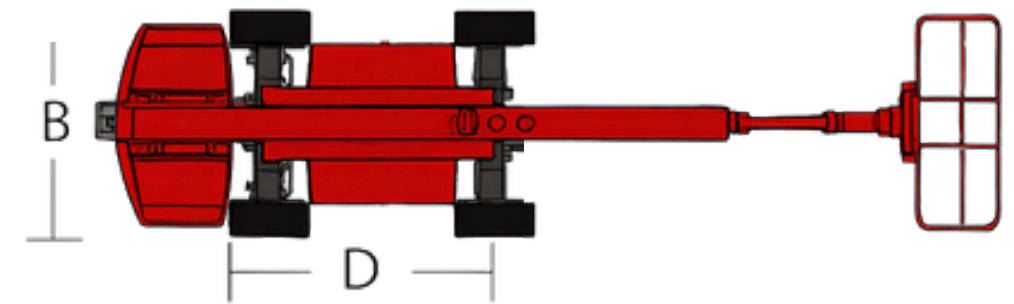

RElift

MAKE THE DIFFERENCE

www.relift.in | Info@relift.in

BOOM LIFT

- **RE24AJ**
- **RE24AJLi**

STANDARD FEATURES

Hydraulic leveling platform
180° hydraulic rotation platform
Rear inspect and driving confirm
Three joysticks gradual proportional control
Horn and buzzer safety warnings
Over load sensor
Flash light
5-inch super-scale colour screen
Diagnosis system
Emergency stop system
Emergency lowering system
Maximum tilt angle of 5°
Tilt alarm
4 wheel brake
Emergency brake release
4 wheel drive
Foam filled tire
Foot switch
Tilt protection system
High torque drive
Zero emission
Large capacity battery
Real-time monitoring
40% gradeability

OPTIONS

Platform swing gate
Platform alternate railing
Hydraulic oil cooler
Hydraulic oil for extremely cold areas
Pipeline for extremely cold areas
AC power source
GPS

TECHNICAL PARAMETERS

RE24AJ-24AJLi

Boom Lift

MODEL	RE24AJ-24AJ Li
TECHNICAL DATA	
Max. working height	24.2 m
Max. platform height	22.2 m
Max. outreach	15.5 m
Maximum horizontal work amplitude	16 m
A Length (stowed)	10 m
B Width (stowed)	2.46 m
C Height (stowed)	2.70 m
D Wheelbase	2.80 m
Ground clearance	0.29 m
Platform size (L × W × H)	2.43 × 0.9 × 1.1 m
Total weight	10700 kg
PERFORMANCE	
Lift capacity (restricted / unrestricted)	454 kg / 300 kg
Max. load number (restricted / unrestricted)	3 persons / 2 persons
Drive speed (stowed)	5.0 km/h
Drive speed (raised)	1.0 km/h
Gradeability (4WD)	40%
Turntable rotation	360° Continuous
Platform rotation	180°
Max. tilt angle (front/back – side/side)	5°
Turning radius (inside / outside)	2.4 m / 5.75 m
Turntable tail swing (stowed)	2.3 m
Tyre specification / type	315/55D20 (foam-filled tyre)
POWER SOURCES	
Driving / steering	4 × 2
Battery	48 V / 460 Ah (Lithium battery)
Charger	100–240 V AC / 60 A