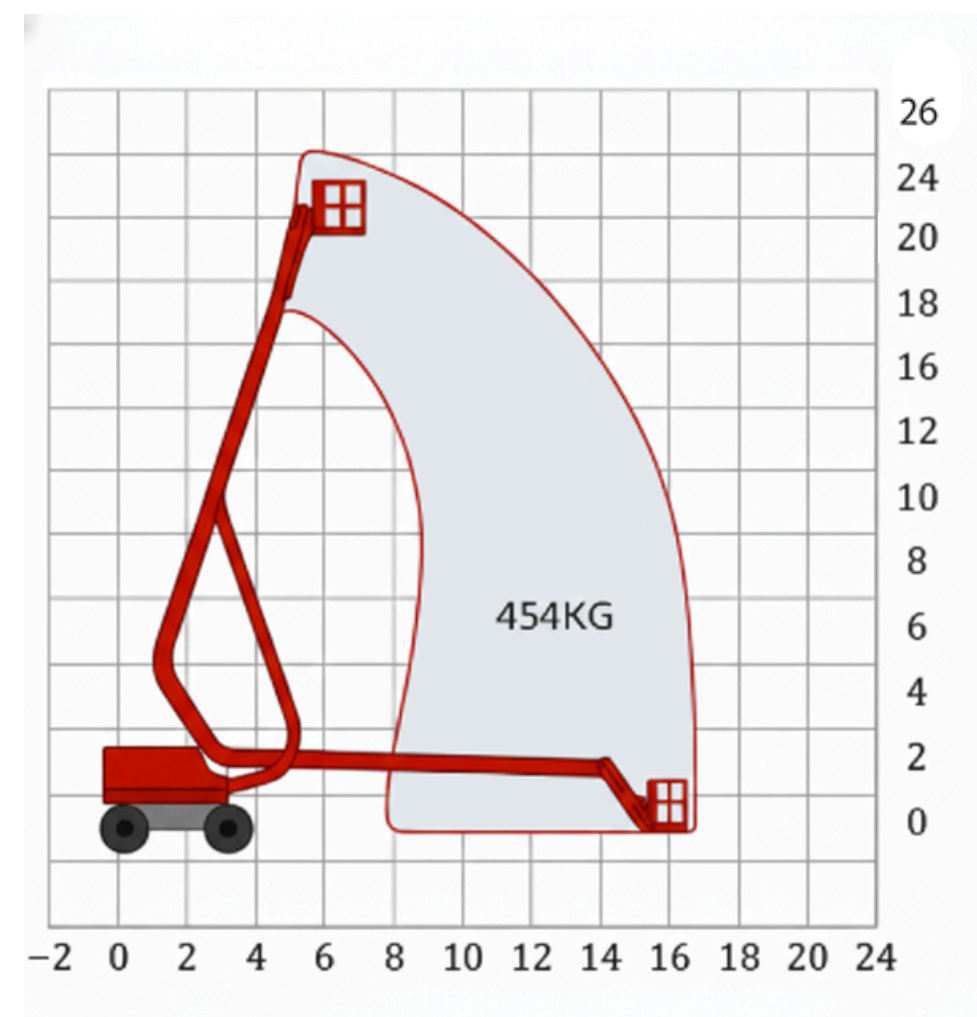

RElift

MAKE THE DIFFERENCE

www.relift.in | Info@relift.in

BOOM LIFT

- **RE24AJ**
- **RE24AJLi**

STANDARD FEATURES

Hydraulic leveling platform
180° hydraulic rotation platform
Rear inspect and driving confirm
Three joysticks gradual proportional control
Horn and buzzer safety warnings
Over load sensor
Flash light
5-inch super-scale colour screen
Diagnosis system
Emergency stop system
Emergency lowering system
Maximum tilt angle of 5°
Tilt alarm
4 wheel brake
Emergency brake release
4 wheel drive
Foam filled tire
Foot switch
Tilt protection system
High torque drive
Zero emission
Large capacity battery
Real-time monitoring
40% gradeability

OPTIONS

Platform swing gate
Platform alternate railing
Hydraulic oil cooler
Hydraulic oil for extremely cold areas
Pipeline for extremely cold areas
AC power source
GPS

TECHNICAL PARAMETERS

RE24AJ-24AJLi

Boom Lift

MODEL	RE24AJ-24AJ Li
TECHNICAL DATA	
Max. working height	24.2 m
Max. platform height	22.2 m
Max. outreach	15.5 m
Maximum horizontal work amplitude	16 m
A Length (stowed)	10 m
B Width (stowed)	2.46 m
C Height (stowed)	2.70 m
D Wheelbase	2.80 m
Ground clearance	0.29 m
Platform size (L × W × H)	2.43 × 0.9 × 1.1 m
Total weight	10700 kg
PERFORMANCE	
Lift capacity (restricted / unrestricted)	454 kg / 300 kg
Max. load number (restricted / unrestricted)	3 persons / 2 persons
Drive speed (stowed)	5.0 km/h
Drive speed (raised)	1.0 km/h
Gradeability (4WD)	40%
Turntable rotation	360° Continuous
Platform rotation	180°
Max. tilt angle (front/back – side/side)	5°
Turning radius (inside / outside)	2.4 m / 5.75 m
Turntable tail swing (stowed)	2.3 m
Tyre specification / type	315/55D20 (foam-filled tyre)
POWER SOURCES	
Driving / steering	4 × 2
Battery	48 V / 460 Ah (Lithium battery)
Charger	100–240 V AC / 60 A