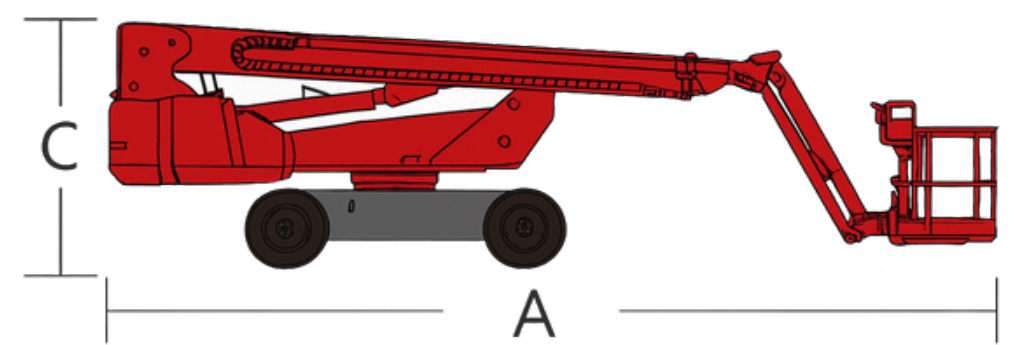

RElift

MAKE THE DIFFERENCE

www.relift.in | Info@relift.in

BOOM LIFT

- **RE24AJ**
- **RE24AJLi**

STANDARD FEATURES

Hydraulic leveling platform
180° hydraulic rotation platform
Rear inspect and driving confirm
Three joysticks gradual proportional control
Horn and buzzer safety warnings
Over load sensor
Flash light
5-inch super-scale colour screen
Diagnosis system
Emergency stop system
Emergency lowering system
Maximum tilt angle of 5°
Tilt alarm
4 wheel brake
Emergency brake release
4 wheel drive
Foam filled tire
Foot switch
Tilt protection system
High torque drive
Zero emission
Large capacity battery
Real-time monitoring
40% gradeability

OPTIONS

Platform swing gate
Platform alternate railing
Hydraulic oil cooler
Hydraulic oil for extremely cold areas
Pipeline for extremely cold areas
AC power source
GPS

TECHNICAL PARAMETERS

RE24AJ-24AJLi

Boom Lift

MODEL	RE24AJ-24AJ Li
TECHNICAL DATA	
Max. working height	24.2 m
Max. platform height	22.2 m
Max. outreach	15.5 m
Maximum horizontal work amplitude	16 m
A Length (stowed)	10 m
B Width (stowed)	2.46 m
C Height (stowed)	2.70 m
D Wheelbase	2.80 m
Ground clearance	0.29 m
Platform size (L × W × H)	2.43 × 0.9 × 1.1 m
Total weight	10700 kg
PERFORMANCE	
Lift capacity (restricted / unrestricted)	454 kg / 300 kg
Max. load number (restricted / unrestricted)	3 persons / 2 persons
Drive speed (stowed)	5.0 km/h
Drive speed (raised)	1.0 km/h
Gradeability (4WD)	40%
Turntable rotation	360° Continuous
Platform rotation	180°
Max. tilt angle (front/back – side/side)	5°
Turning radius (inside / outside)	2.4 m / 5.75 m
Turntable tail swing (stowed)	2.3 m
Tyre specification / type	315/55D20 (foam-filled tyre)
POWER SOURCES	
Driving / steering	4 × 2
Battery	48 V / 460 Ah (Lithium battery)
Charger	100–240 V AC / 60 A